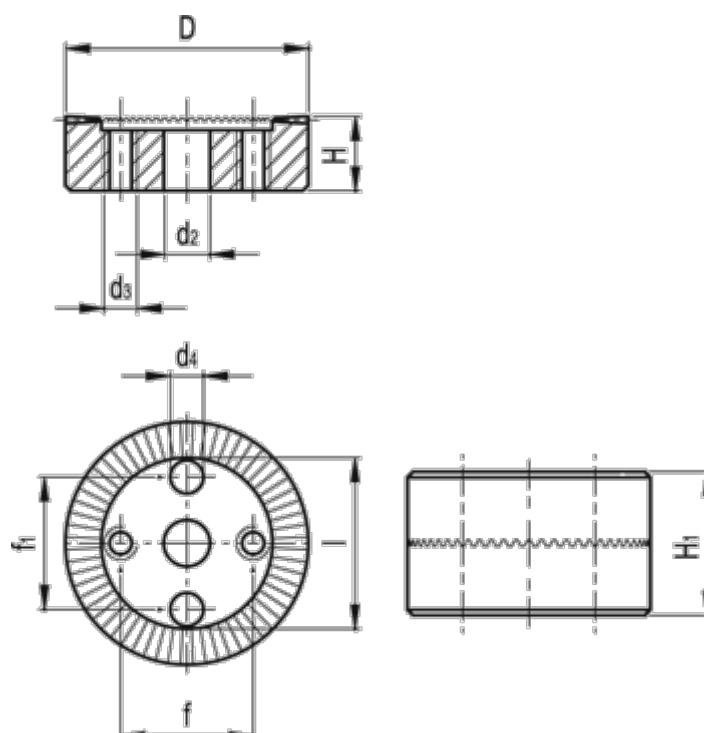

Data Sheet

Article number: 206575323

Description: E+G Serrated locking plate
GN 187.4-22-60-D-NI

Measures

D	= 22	l	= 15.5
d	= M4	Number of teeth	= 60
d1	= 3.2	Weight (g)	= 15
d4 H11	= 3		
f	= 12		
f1	= 12		
H +/-0.9	= 6.5		
H1	= 13		